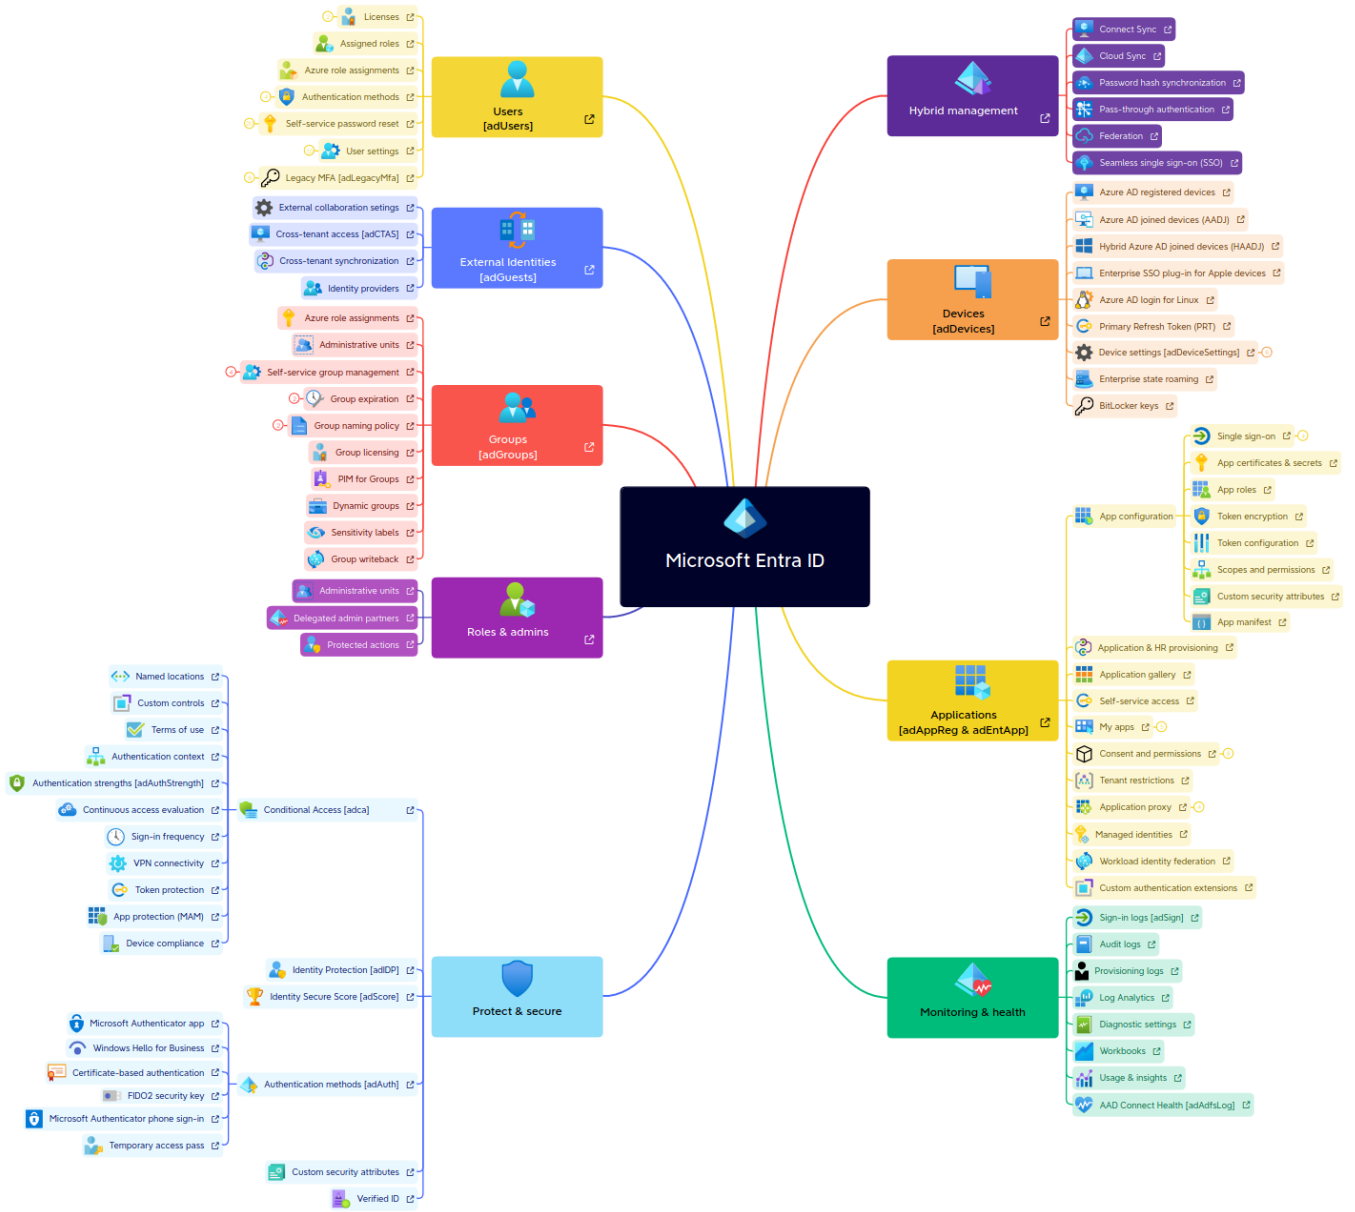

# Azure Entra ID Mindmap

Revision #4

Created 7 February 2024 16:14:36 by Cesar Gzz

Updated 20 February 2024 01:12:43 by Cesar Gzz