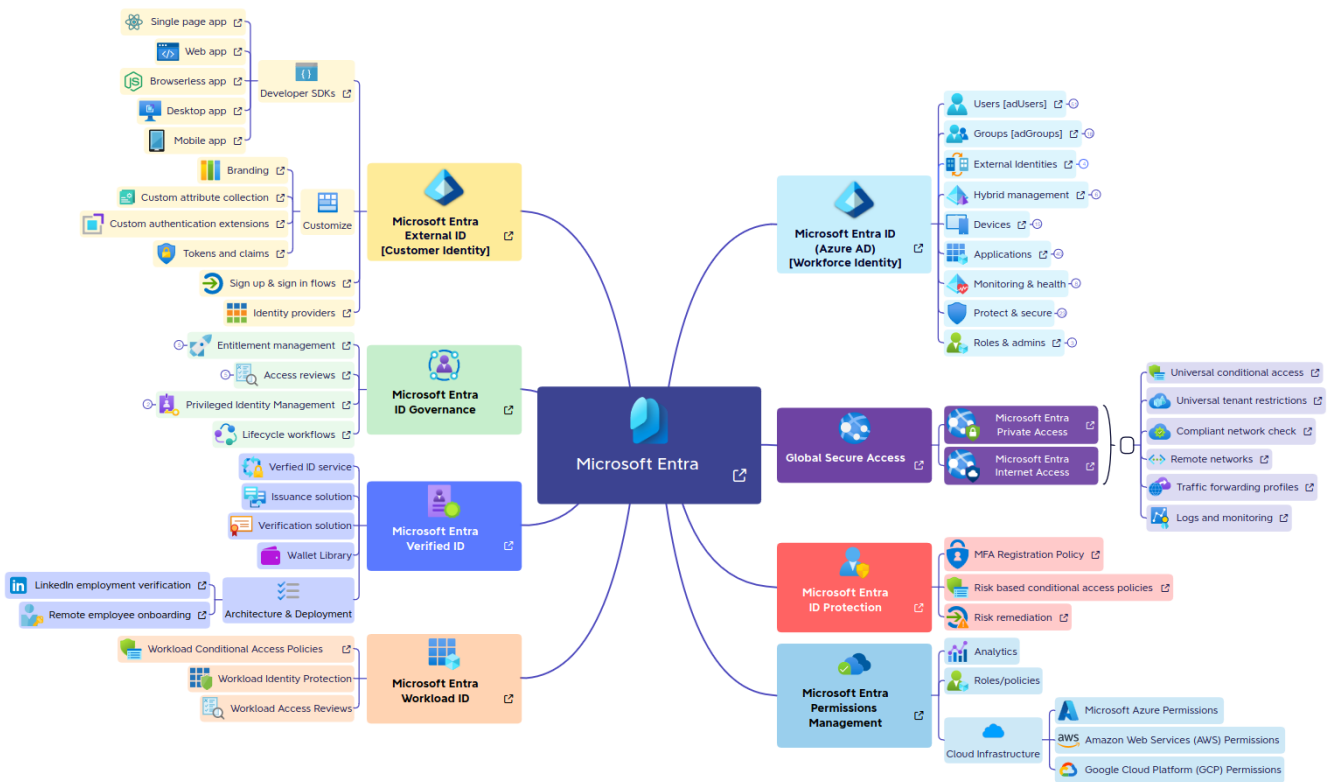

# Azure Entra ID Mindmap

Revision #4

Created 7 February 2024 16:14:36 by Cesar Gzz

Updated 20 February 2024 01:12:43 by Cesar Gzz