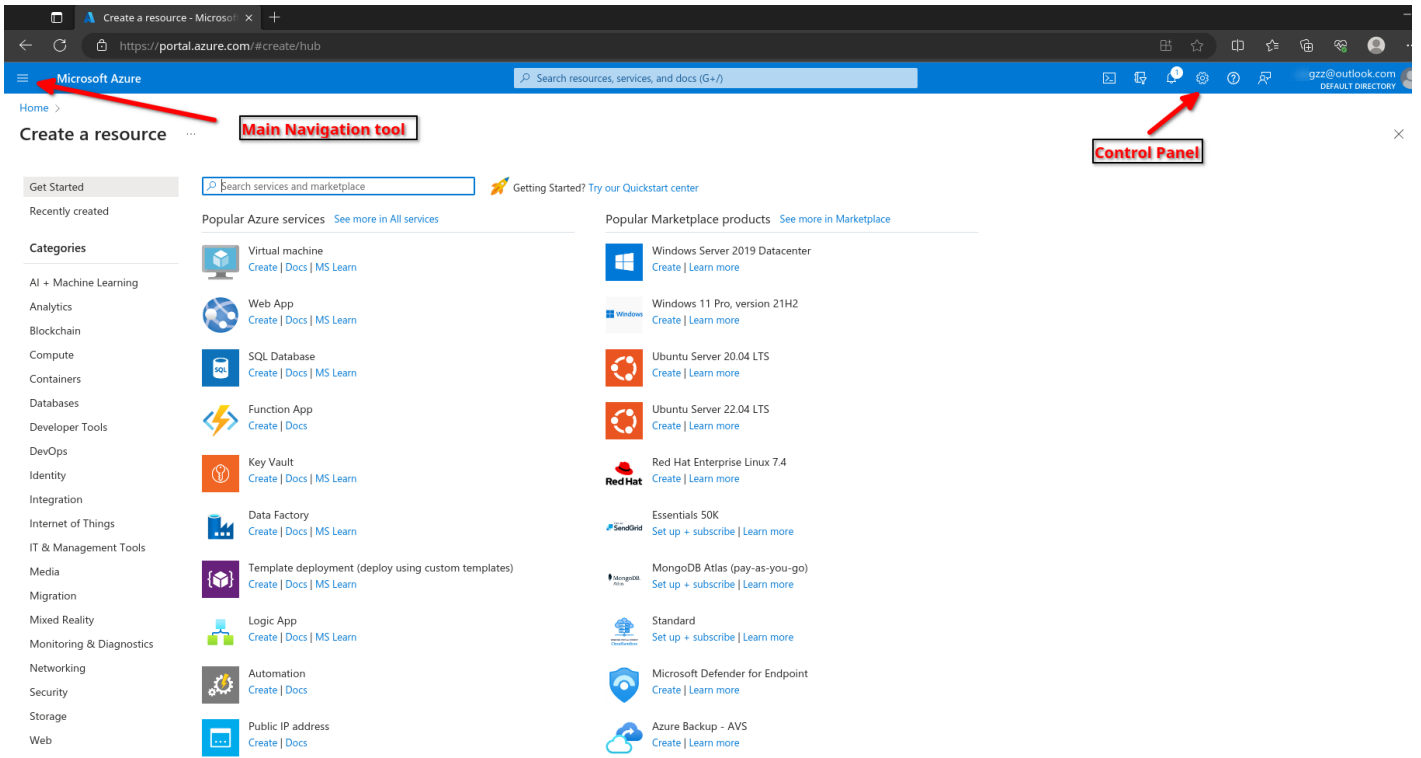

AZ-104 - Administration - Azure Portal and Cloud Shell Basics

Microsoft Azure portal

What is Azure Cloud Shell?

Describing Azure Portal, Components of Azure portal, Using the azure portal

Azure portal:

- Web-based portal for the azure cloud
- Create and manage azure resources
- Uses cloud shell
- Manage Billing

Access <https://portal.azure.com>

Here you can navigate to create resources such as virtual machines

To access your preferences such as themes, etc go to the settings page