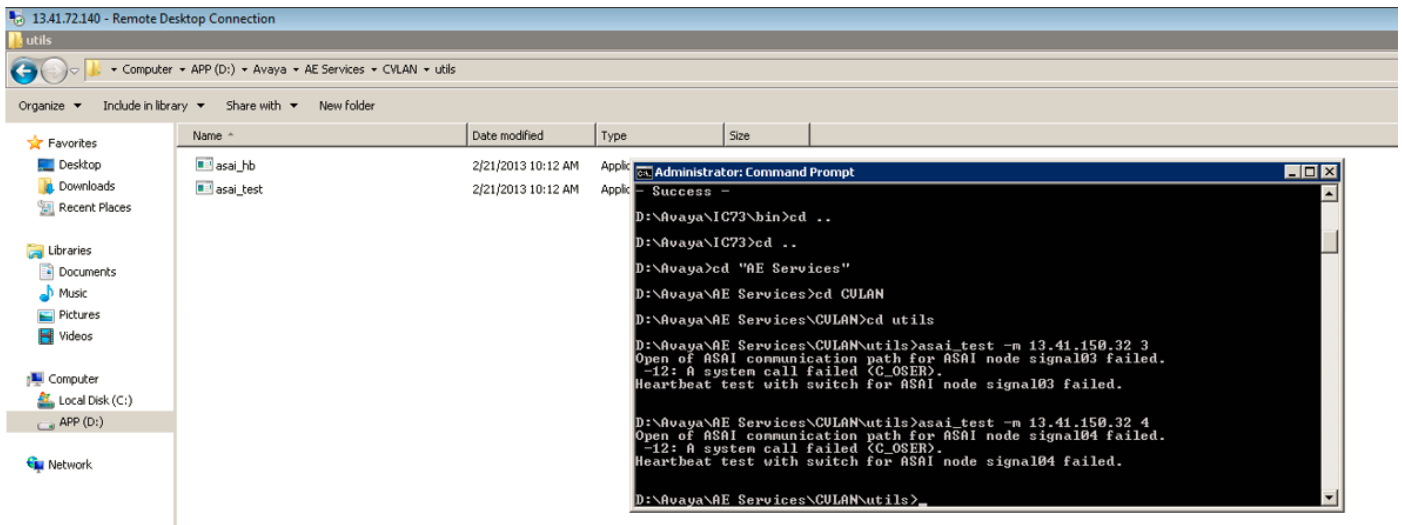

# IC - Asai test tool

Revision #1

Created 4 April 2023 17:27:25 by Cesar Gzz

Updated 4 April 2023 17:27:46 by Cesar Gzz